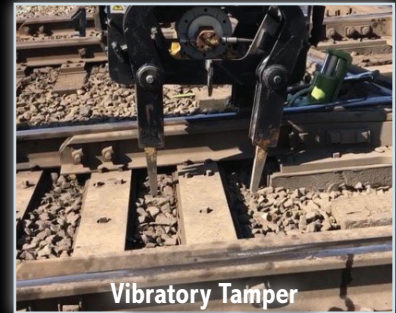

**CAT 325 Hi Rail**

- Fecon Mulching Head
- 12' Undercutter
- Tie Inserter
- Side-Grip Sheet Pile Driver
- Magnet
- All CAT Attachments

**CAT 420 Railroad Backhoe**

- Hydraulic Thumb
- Hydraulic Breakers
- Single Motor Tamper
- 6' Undercutter
- Tie Inserter
- 8" Cribbing Bucket
- 4-in-1 Multipurpose Front Bucket

Optional:

- Hydraulic Tool Valve
- Rail Wheels
- Hydraulic Hose Reel

**Gradall**

- 4330
- Run Brushcutter
- Grapple Bucket
- Ditching Bucket

**6'/10'/12' Undercutters**

**Switch Panel Carts**

- Multi-directional Chain
- Used on CAT 314 & 320 Excavators: with or without Hi Rail

- 40k lb Capacity Switch Panel Carts

**Vibratory Tamper**

- Single Motor 420 Backhoe
- For CAT 420 Backhoe
- For Diamonds and Frogs
- Single Motor Tamper

**Tie Inserter**

- 308 Excavator/Backhoe
- Tie handler/inserter
- 360 degree rotation